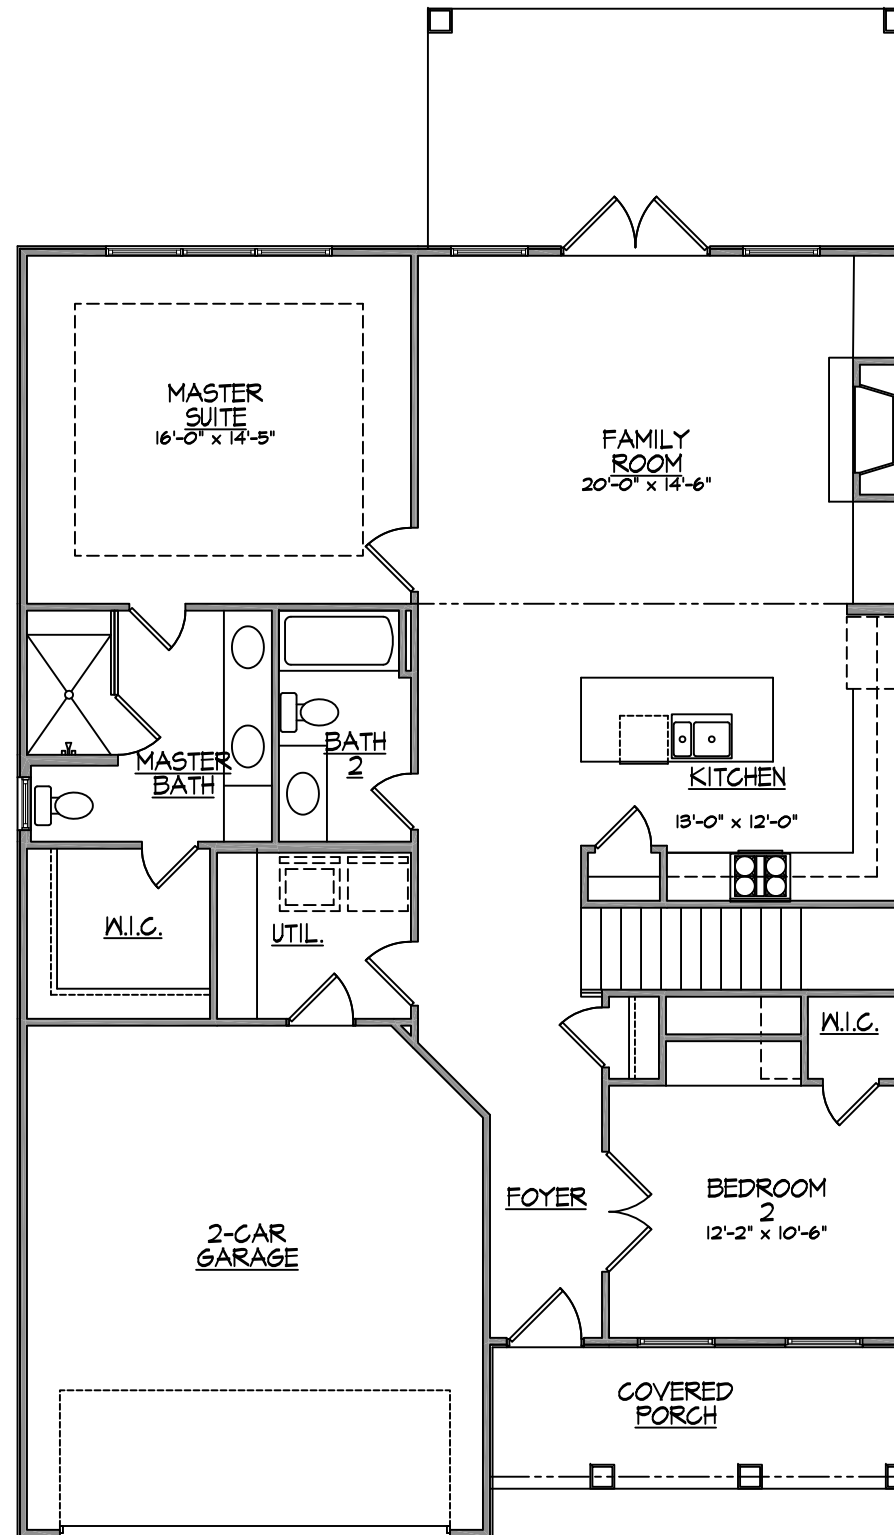

THE HADLEY II

- 2,442 S.F.
- 4 Bedroom, 3 Bath
- 2-Car Garage
- Master Suite on main level
- Open Kitchen to Family Room
- Bonus Room on 2nd floor
- Secondary Bedrooms w/ Walk-In closets

FIRST FLOOR PLAN

SECOND FLOOR PLAN