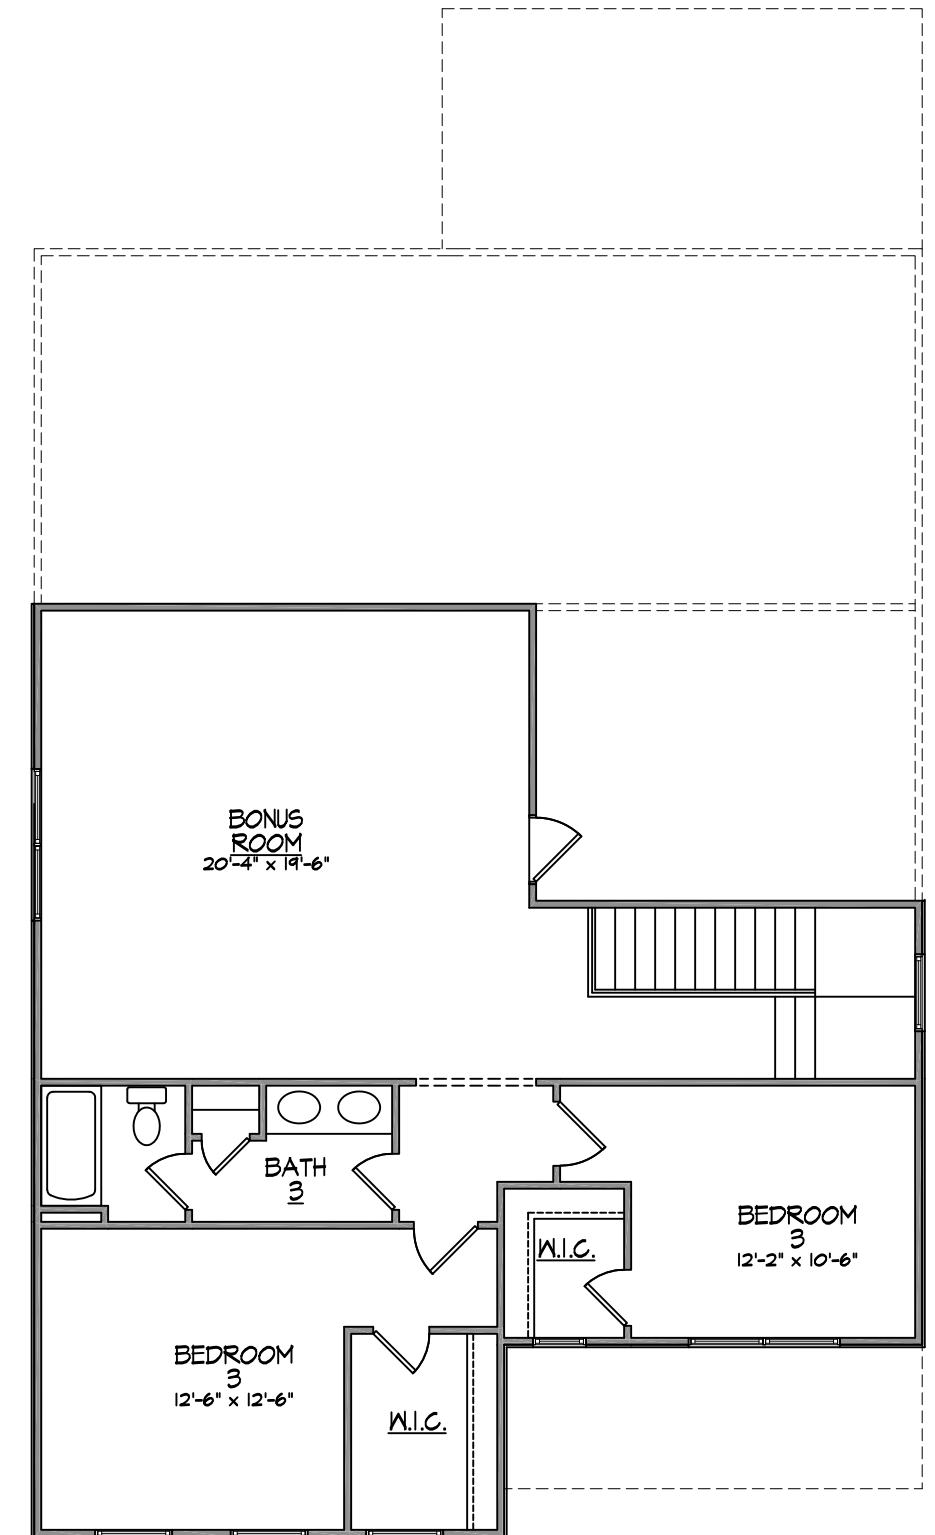

THE HADLEY II

- 2,442 S.F.
- 4 Bedroom, 3 Bath
- 2-Car Garage
- Master Suite on main level
- Open Kitchen to Family Room
- Bonus Room on 2nd floor
- Secondary Bedrooms w/ Walk-In closets

FIRST FLOOR PLAN

SECOND FLOOR PLAN